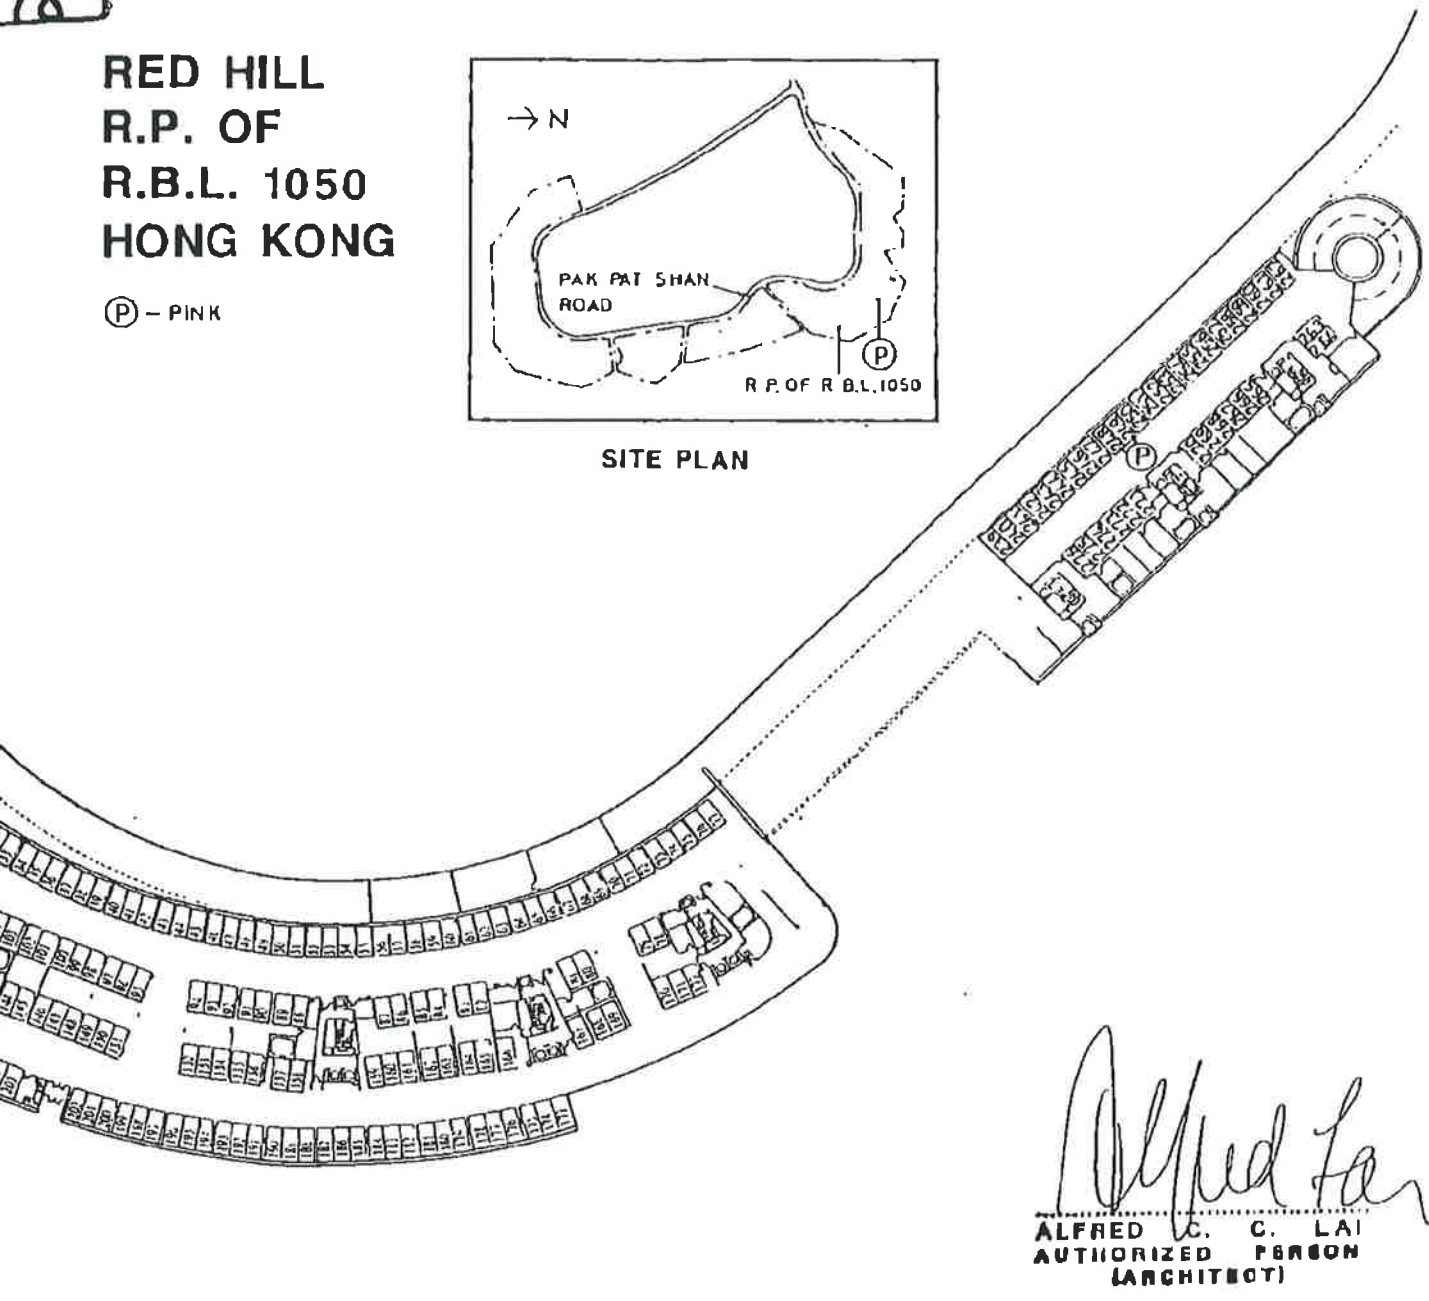

45978

SITE PLAN

**RED HILL  
R.P. OF  
R.B.L. 1050  
HONG KONG**

(P) — PINK

**TOWER 9  
6TH FLOOR PLAN  
FLAT 5**

*Alfred C. C. Lai*  
ALFRED C. C. LAI  
AUTHORIZED PERSON  
(ARCHITECT)

78

**RED HILL  
R.P. OF  
R.B.L. 1050  
HONG KONG**

(P) - PINK

**SITE PLAN**

**LEVEL 1 CARPARK PLAN**

*Alfred C. C. Lai*  
 ALFRED C. C. LAI  
 AUTHORIZED PERSON  
 (ARCHITECT)