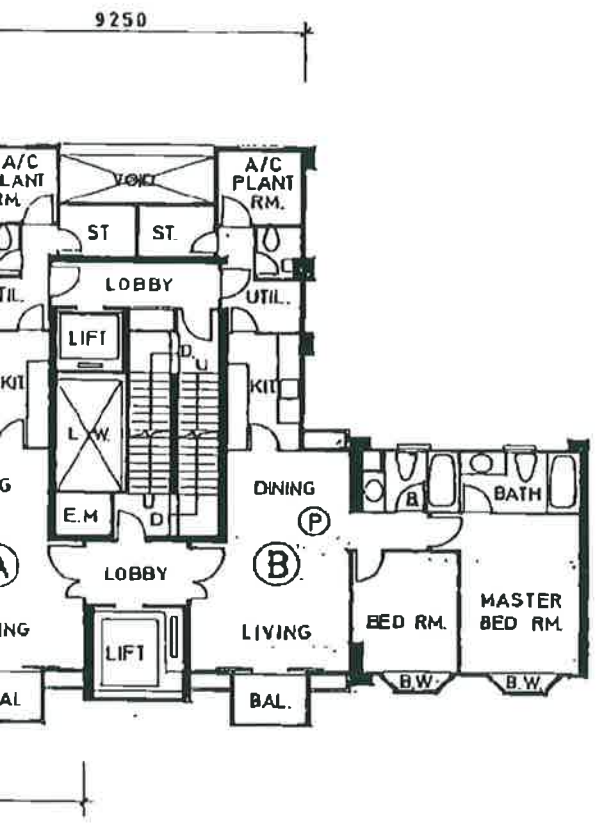

45978

SITE PLAN

**RED HILL  
R.P. OF  
R.B.L. 1050  
HONG KONG**

(P) — PINK

**TOWER 9  
6TH FLOOR PLAN  
FLAT 5**

*Alfred C. C. Lai*  
ALFRED C. C. LAI  
AUTHORIZED PERSON  
(ARCHITECT)

78

**RED HILL  
R.P. OF  
R.B.L. 1050  
HONG KONG**

(P) - PINK

**SITE PLAN**

**LEVEL 1 CARPARK PLAN**

*Alfred C. C. Lai*  
 ALFRED C. C. LAI  
 AUTHORIZED PERSON  
 (ARCHITECT)