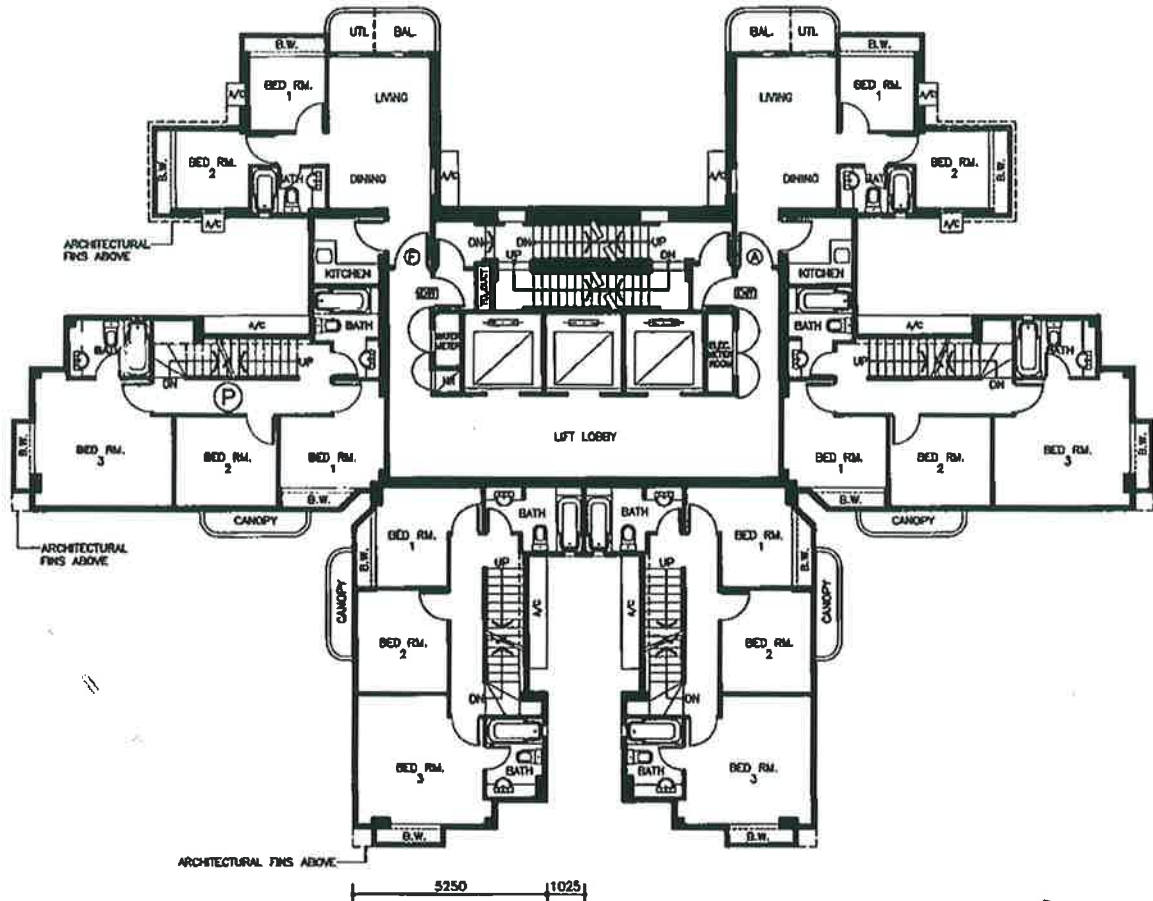

NO. 16 CHING HIU ROAD
SHEUNG SHUI, NEW TERRITORIES

SITE PLAN

SCALE: 1 : 2000

41ST FLOOR PLAN

SCALE: 1 : 200

Ⓟ = Coloured Pink

max in
Yiu Yau Kwong, Max
Authorized Person - Architect

NO. 16 CHING HIU ROAD
SHEUNG SHUI, NEW TERRITORIES

SITE PLAN

SCALE: 1 : 2000

42ND FLOOR PLAN

SCALE: 1 : 200

Ⓟ = Coloured Pink

max in
Yiu Yau Kwong, Max
Authorized Person - Architect

Memorial No.:
17113002320010
A4C

NO. 16 CHING HIU ROAD
SHEUNG SHUI, NEW TERRITORIES

SITE PLAN

SCALE: 1 : 2000

17.113002320010
A4C
Memorial No.:
註冊編號

ROOF PLAN

SCALE: 1 : 200

Ⓟ = Coloured Pink

max in
Yiu Yau Kwong, Max
Authorized Person - Architect

NO. 16 CHING HIU ROAD
SHEUNG SHUI, NEW TERRITORIES

SITE PLAN

SCALE: 1 : 2000

註冊摘要編號 Memorial No.:

17113002320010

A4C

PLAN AT LEVEL 133.875

SCALE: 1 : 200

Ⓟ = Coloured Pink