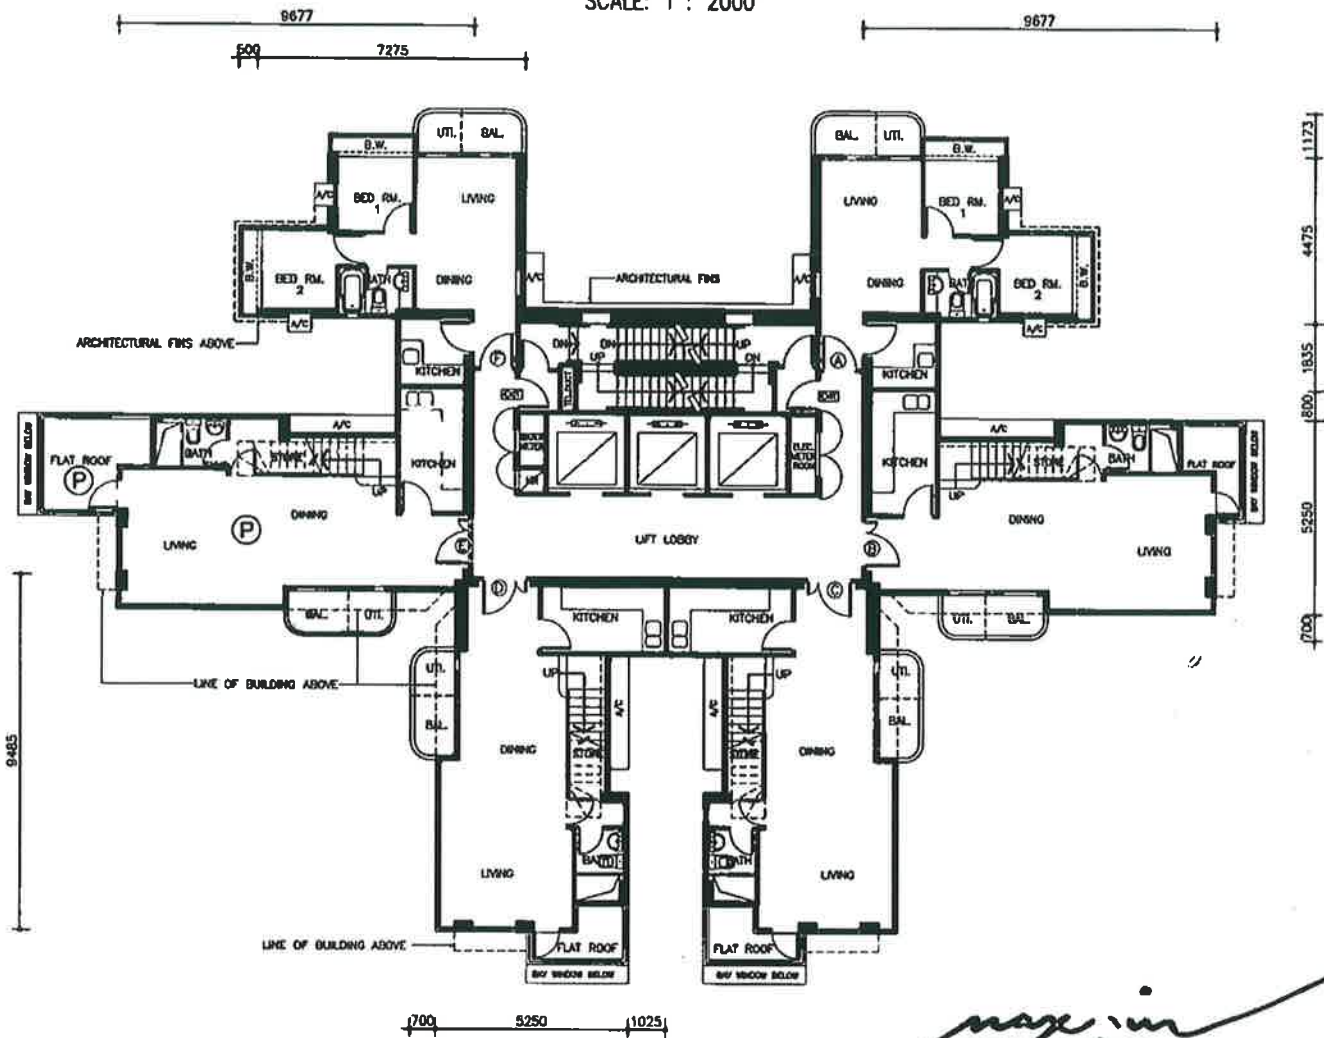

NO. 16 CHING HIU ROAD
SHEUNG SHUI, NEW TERRITORIES

SITE PLAN

SCALE: 1 : 2000

41ST FLOOR PLAN

SCALE: 1 : 200

Ⓟ = Coloured Pink

max in
Yiu Yau Kwong, Max
Authorized Person - Architect

NO. 16 CHING HIU ROAD
SHEUNG SHUI, NEW TERRITORIES

SITE PLAN

SCALE: 1 : 2000

42ND FLOOR PLAN

SCALE: 1 : 200

Ⓟ = Coloured Pink

max in
Yiu Yau Kwong, Max
Authorized Person - Architect

Memorial No.:
17113002320010
A4C

NO. 16 CHING HIU ROAD
SHEUNG SHUI, NEW TERRITORIES

SITE PLAN

SCALE: 1 : 2000

17.113002320010
A4C
Memorial No.:
註冊編號

ROOF PLAN

SCALE: 1 : 200

Ⓟ = Coloured Pink

max in
Yiu Yau Kwong, Max
Authorized Person - Architect

NO. 16 CHING HIU ROAD
SHEUNG SHUI, NEW TERRITORIES

SITE PLAN

SCALE: 1 : 2000

註冊摘要編號 Memorial No.:

17113002320010

A4C

PLAN AT LEVEL 133.875

SCALE: 1 : 200

Ⓟ = Coloured Pink