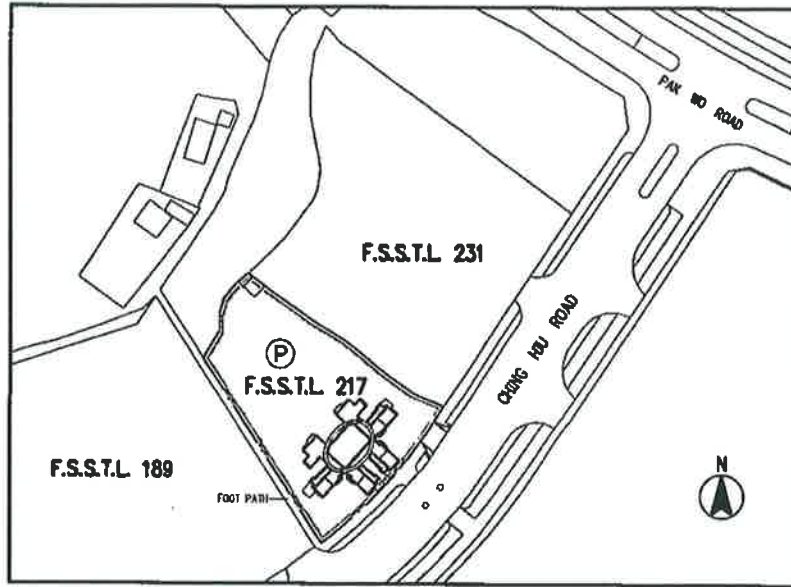

NO. 16 CHING HIU ROAD
SHEUNG SHUI, NEW TERRITORIES

SITE PLAN

SCALE: 1 : 2000

41ST FLOOR PLAN

SCALE: 1 : 200

Ⓟ = Coloured Pink

max in
Yiu Yau Kwong, Max
Authorized Person - Architect

NO. 16 CHING HIU ROAD
SHEUNG SHUI, NEW TERRITORIES

SITE PLAN

SCALE: 1 : 2000

42ND FLOOR PLAN

SCALE: 1 : 200

Ⓟ = Coloured Pink

max in
Yiu Yau Kwong, Max
Authorized Person - Architect

Memorial No.:
17113002320010
A4C

NO. 16 CHING HIU ROAD
SHEUNG SHUI, NEW TERRITORIES

SITE PLAN

SCALE: 1 : 2000

17.113002320010
A4C
Memorial No.:
註冊編號

ROOF PLAN

SCALE: 1 : 200

Ⓟ = Coloured Pink

max in
Yiu Yau Kwong, Max
Authorized Person - Architect

NO. 16 CHING HIU ROAD
SHEUNG SHUI, NEW TERRITORIES

SITE PLAN

SCALE: 1 : 2000

註冊摘要編號 Memorial No.:

17113002320010

A4C

PLAN AT LEVEL 133.875

SCALE: 1 : 200

Ⓟ = Coloured Pink