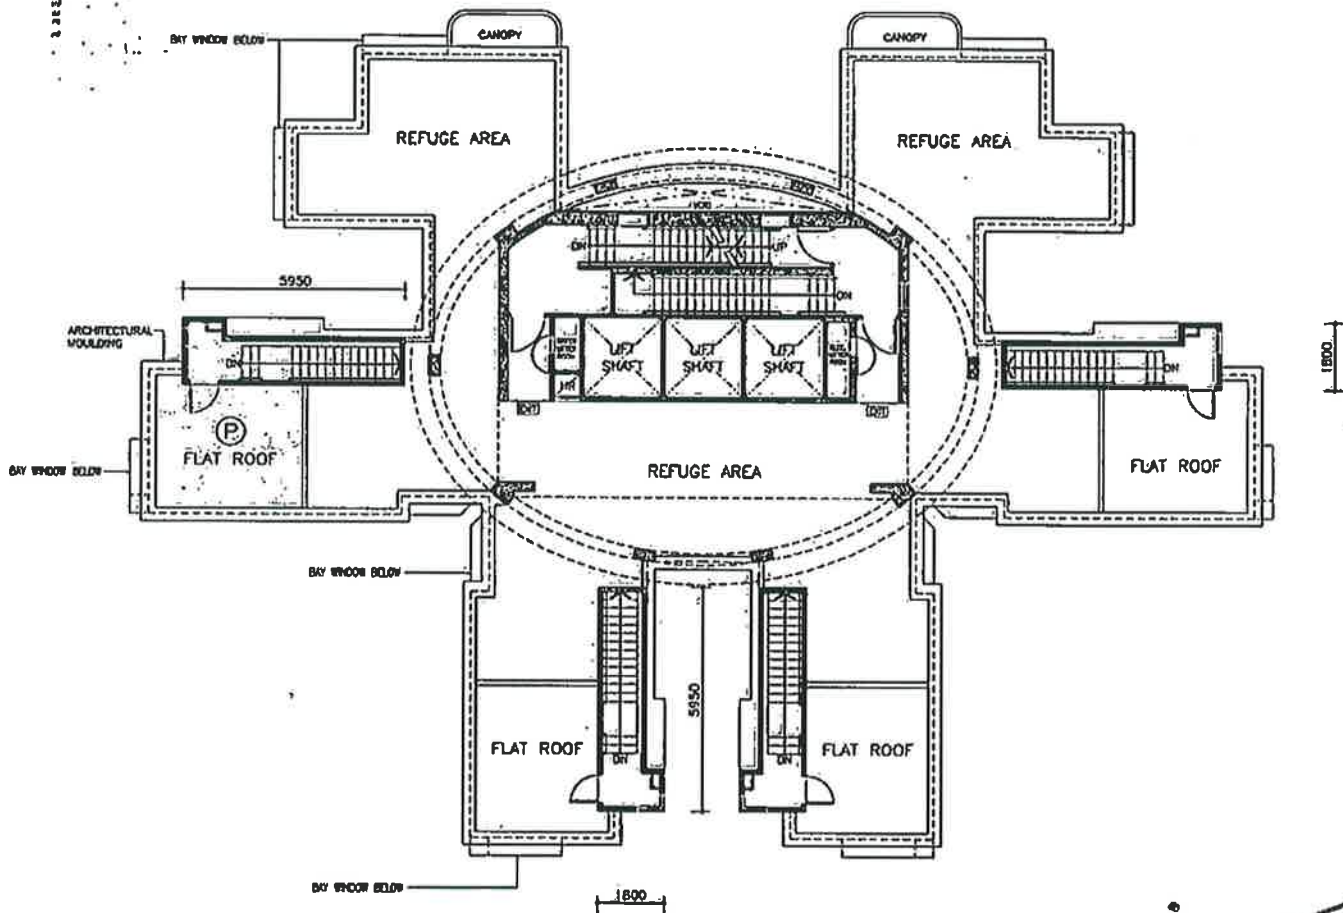

SITE PLAN

SCALE: 1 : 2000

42ND FLOOR PLAN

SCALE: 1 : 200

Ⓟ = Coloured Pink

max in
Yiu Yau Kwong, Max
Authorized Person - Architect

Memorial No.:
17113002320010
A4C

NO. 16 CHING HIU ROAD
SHEUNG SHUI, NEW TERRITORIES

SITE PLAN

SCALE: 1 : 2000

17.113002320010
A4C
Memorial No.:
註冊編號

ROOF PLAN

SCALE: 1 : 200

Ⓟ = Coloured Pink

max in
Yiu Yau Kwong, Max
Authorized Person - Architect

NO. 16 CHING HIU ROAD
SHEUNG SHUI, NEW TERRITORIES

SITE PLAN

SCALE: 1 : 2000

註冊摘要編號 Memorial No.:

17113002320010

A4C

PLAN AT LEVEL 133.875

SCALE: 1 : 200

Ⓟ = Coloured Pink