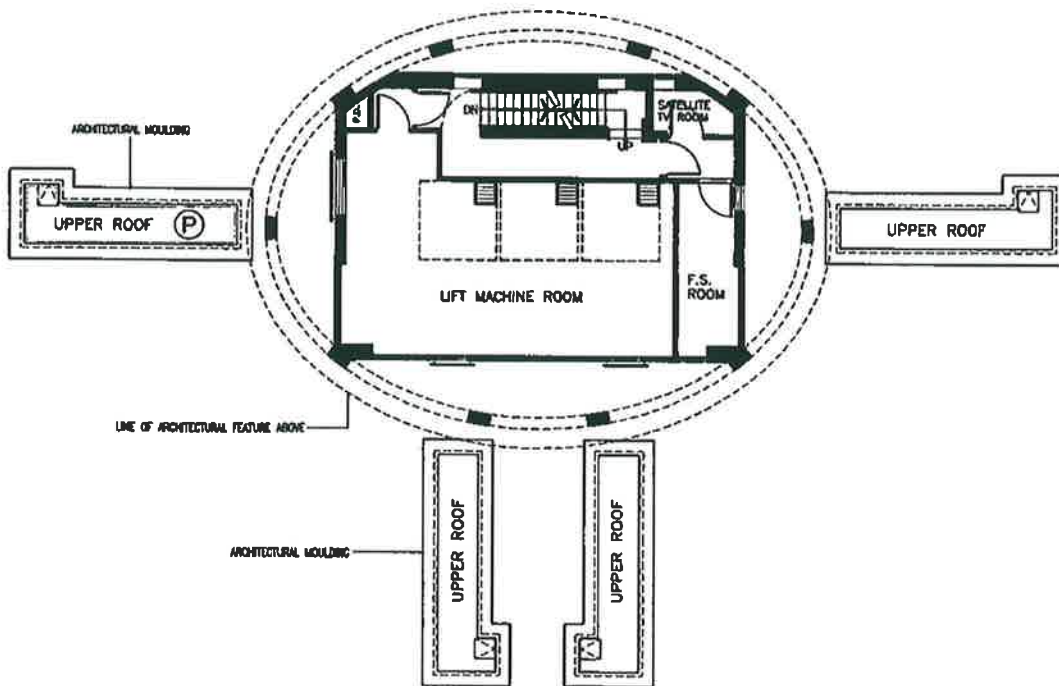

SITE PLAN

SCALE: 1 : 2000

42ND FLOOR PLAN

SCALE: 1 : 200

Ⓟ = Coloured Pink

max in
Yiu Yau Kwong, Max
Authorized Person - Architect

Memorial No.:
17113002320010
A4C

NO. 16 CHING HIU ROAD
SHEUNG SHUI, NEW TERRITORIES

SITE PLAN

SCALE: 1 : 2000

17.113002320010
A4C
Memorial No.:
註冊編號

ROOF PLAN

SCALE: 1 : 200

Ⓟ = Coloured Pink

max in
Yiu Yau Kwong, Max
Authorized Person - Architect

NO. 16 CHING HIU ROAD
SHEUNG SHUI, NEW TERRITORIES

SITE PLAN

SCALE: 1 : 2000

註冊摘要編號 Memorial No.:

17113002320010

A4C

PLAN AT LEVEL 133.875

SCALE: 1 : 200

Ⓟ = Coloured Pink

max in
Yiu Yau Kwong, Max
Authorized Person - Architect