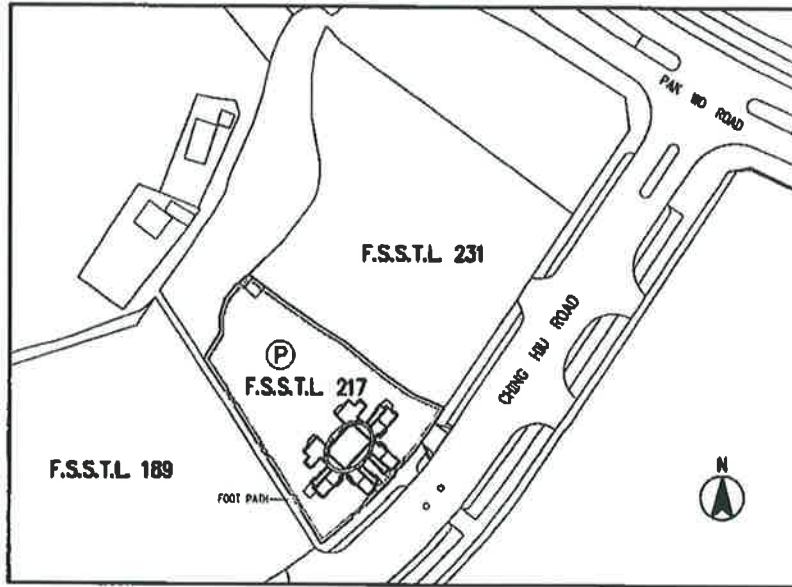

SITE PLAN

SCALE: 1 : 2000

42ND FLOOR PLAN

SCALE: 1 : 200

Ⓟ = Coloured Pink

max in
Yiu Yau Kwong, Max
Authorized Person - Architect

Memorial No.:
17113002320010
A4C

NO. 16 CHING HIU ROAD
SHEUNG SHUI, NEW TERRITORIES

SITE PLAN

SCALE: 1 : 2000

17.113002320010
A4C
Memorial No.:
註冊編號

ROOF PLAN

SCALE: 1 : 200

Ⓟ = Coloured Pink

max in
Yiu Yau Kwong, Max
Authorized Person - Architect

NO. 16 CHING HIU ROAD
SHEUNG SHUI, NEW TERRITORIES

SITE PLAN

SCALE: 1 : 2000

註冊摘要編號 Memorial No.:

17113002320010

A4C

PLAN AT LEVEL 133.875

SCALE: 1 : 200

Ⓟ = Coloured Pink