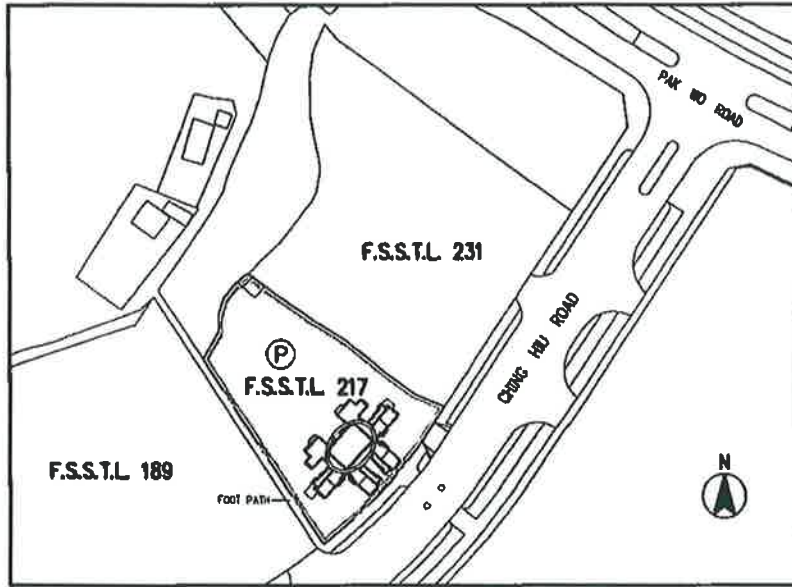

NO. 16 CHING HIU ROAD
SHEUNG SHUI, NEW TERRITORIES

SITE PLAN

SCALE: 1 : 2000

41ST FLOOR PLAN

SCALE: 1 : 200

Ⓟ = Coloured Pink

max in
Yiu Yau Kwong, Max
Authorized Person - Architect

NO. 16 CHING HIU ROAD
SHEUNG SHUI, NEW TERRITORIES

SITE PLAN

SCALE: 1 : 2000

42ND FLOOR PLAN

SCALE: 1 : 200

Ⓟ = Coloured Pink

max in
Yiu Yau Kwong, Max
Authorized Person - Architect

Memorial No.:
17113002320010
A4C

NO. 16 CHING HIU ROAD
SHEUNG SHUI, NEW TERRITORIES

SITE PLAN

SCALE: 1 : 2000

17.113002320010
A4C
Memorial No.:
註冊編號

ROOF PLAN

SCALE: 1 : 200

Ⓟ = Coloured Pink

max in
Yiu Yau Kwong, Max
Authorized Person - Architect

NO. 16 CHING HIU ROAD
SHEUNG SHUI, NEW TERRITORIES

SITE PLAN

SCALE: 1 : 2000

註冊摘要編號 Memorial No.:

17113002320010

A4C

PLAN AT LEVEL 133.875

SCALE: 1 : 200

Ⓟ = Coloured Pink