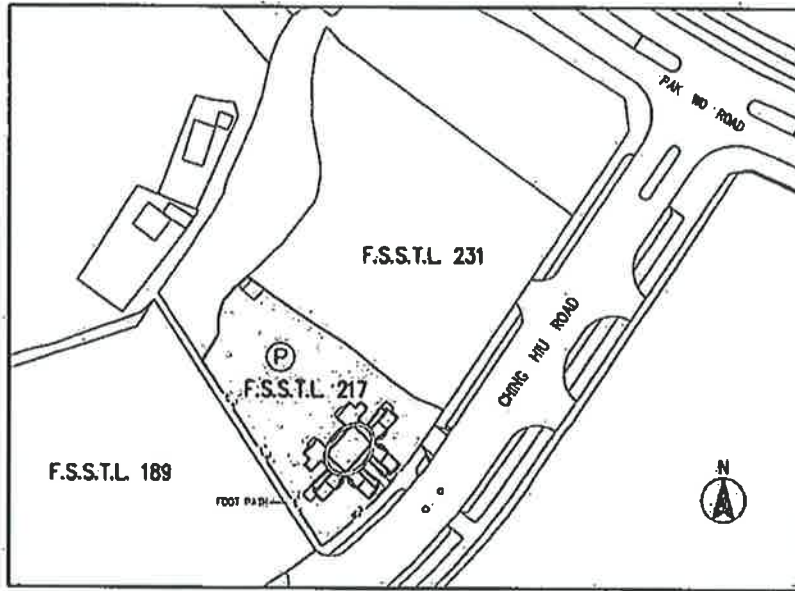

NO. 16 CHING HIU ROAD
SHEUNG SHUI, NEW TERRITORIES

SITE PLAN

SCALE: 1 : 2000

41ST FLOOR PLAN

SCALE: 1 : 200

Ⓟ = Coloured Pink

max in
Yiu Yau Kwong, Max
Authorized Person - Architect

NO. 16 CHING HIU ROAD
SHEUNG SHUI, NEW TERRITORIES

SITE PLAN

SCALE: 1 : 2000

42ND FLOOR PLAN

SCALE: 1 : 200

Ⓟ = Coloured Pink

max in
Yiu Yau Kwong, Max
Authorized Person - Architect

Memorial No.:
17113002320010
A4C

NO. 16 CHING HIU ROAD
SHEUNG SHUI, NEW TERRITORIES

SITE PLAN

SCALE: 1 : 2000

17.113002320010
A4C
Memorial No.:
註冊編號

ROOF PLAN

SCALE: 1 : 200

Ⓟ = Coloured Pink

max in
Yiu Yau Kwong, Max
Authorized Person - Architect

NO. 16 CHING HIU ROAD
SHEUNG SHUI, NEW TERRITORIES

SITE PLAN

SCALE: 1 : 2000

註冊摘要編號 Memorial No.:

17113002320010

A4C

PLAN AT LEVEL 133.875

SCALE: 1 : 200

Ⓟ = Coloured Pink