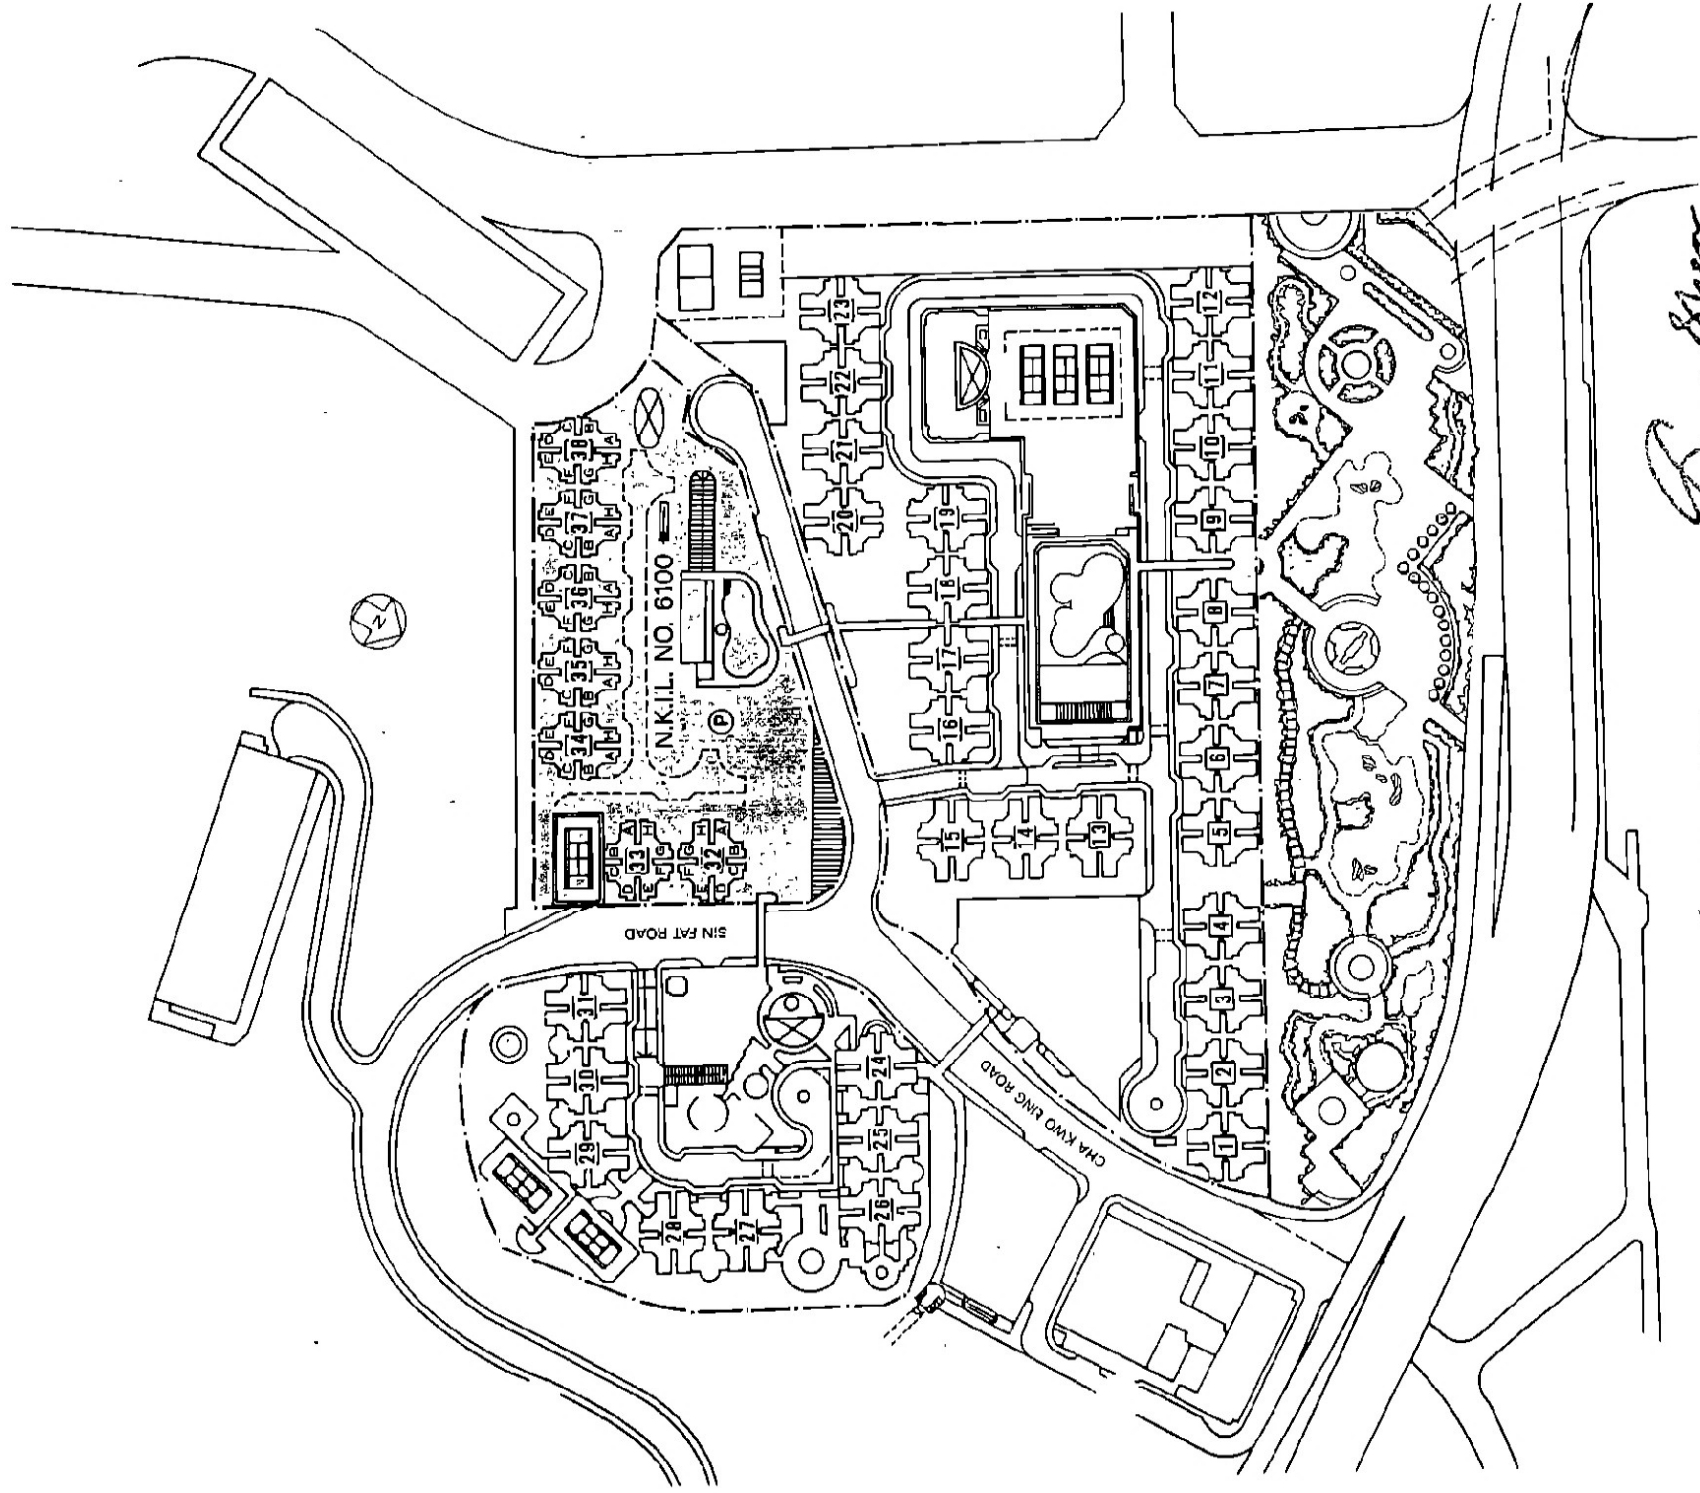

N.K.I.L. NO. 6100

SCALE 1:3000

Memorial to Memorial No. 1353218

SITE PLAN

Grace Shen

ARCHITECT

N.K.I.L. NO. 6100

Site C

SCALE 1:200

APPROVED FOR CONSTRUCTION BY THE CITY OF NEW YORK
DATE 5/3/53

James Sheen
ARCHITECT

BLOCK 38 21 ST FLOOR PLAN