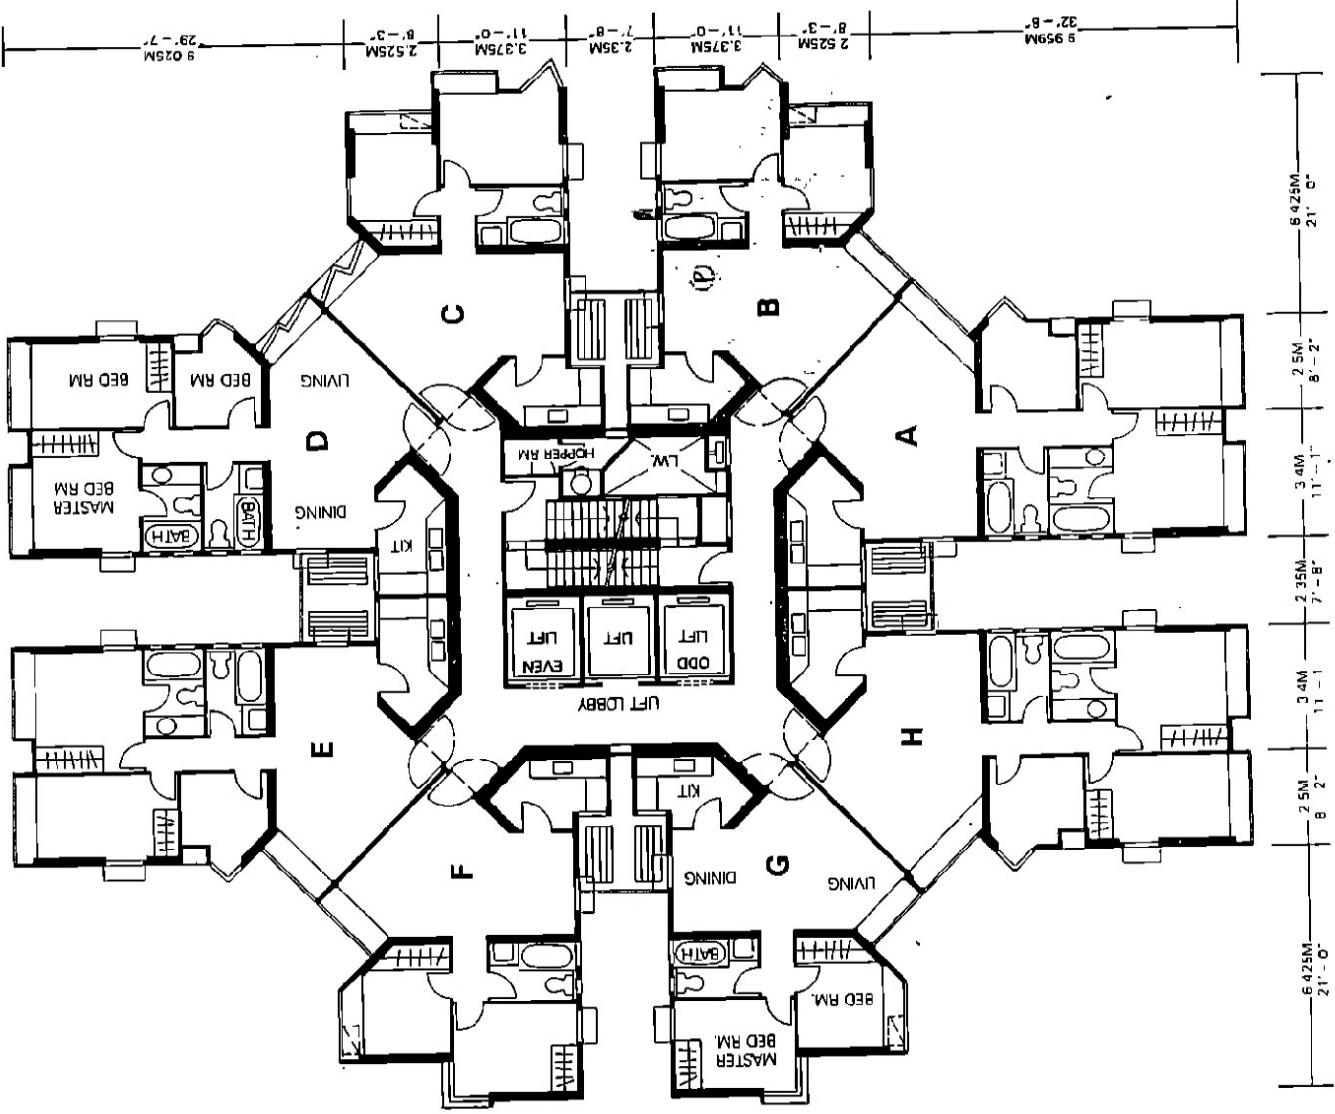

N.K.I.L. NO. 6100

SCALE 1:3000

Memorial to Memorial No. 1353218

SITE PLAN

Grace Shen

ARCHITECT

N.K.I.L. NO. 6100

Site C

SCALE 1:200

APPROVED FOR CONSTRUCTION BY THE CITY OF NEW YORK
DATE 5/3/53

James Sheen
ARCHITECT

BLOCK 38 21 ST FLOOR PLAN